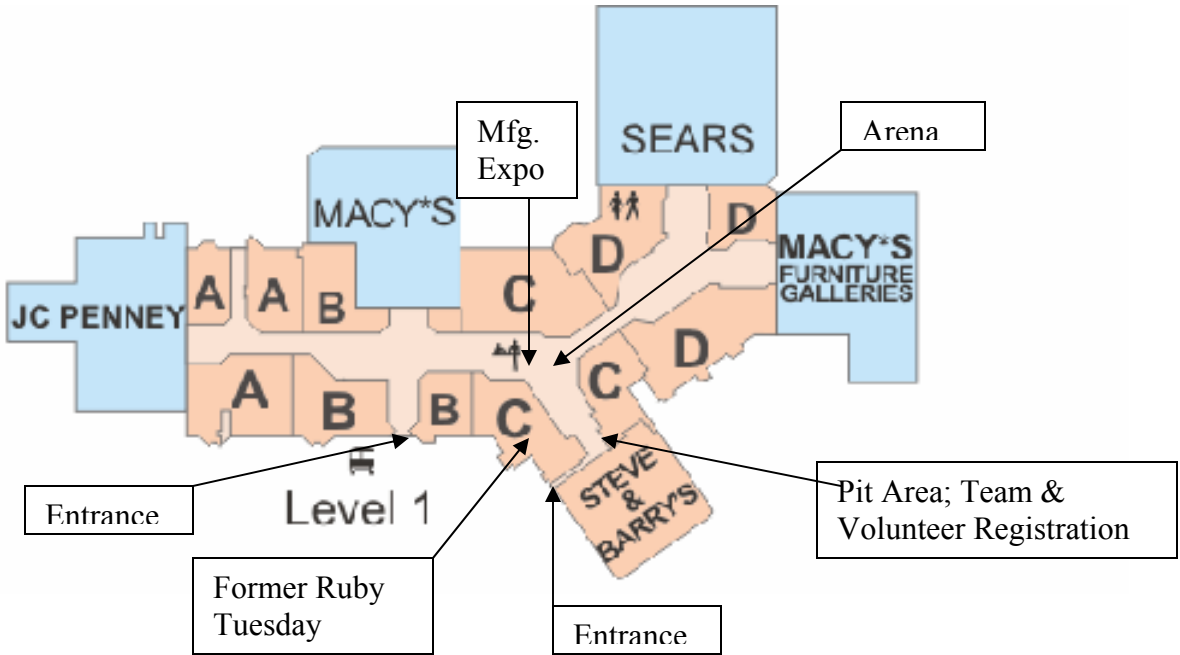

**Century III Mall
3075 Clairton Road
West Mifflin, PA 15123**

Mall Directions
(<http://www.simon.com/mall/default.aspx?ID=155>)
Under the address click on “click here for map”

Lebanon Church Road

Rt 51 North to
Pittsburgh

Bank &
Denny's

National City Bank;
Opposite Valvoline

Route 51 South to
Rt 70

Rt 51

Entrance

Former Ruby
Tuesday

Entrance

Pit Area; Team &
Volunteer Registration