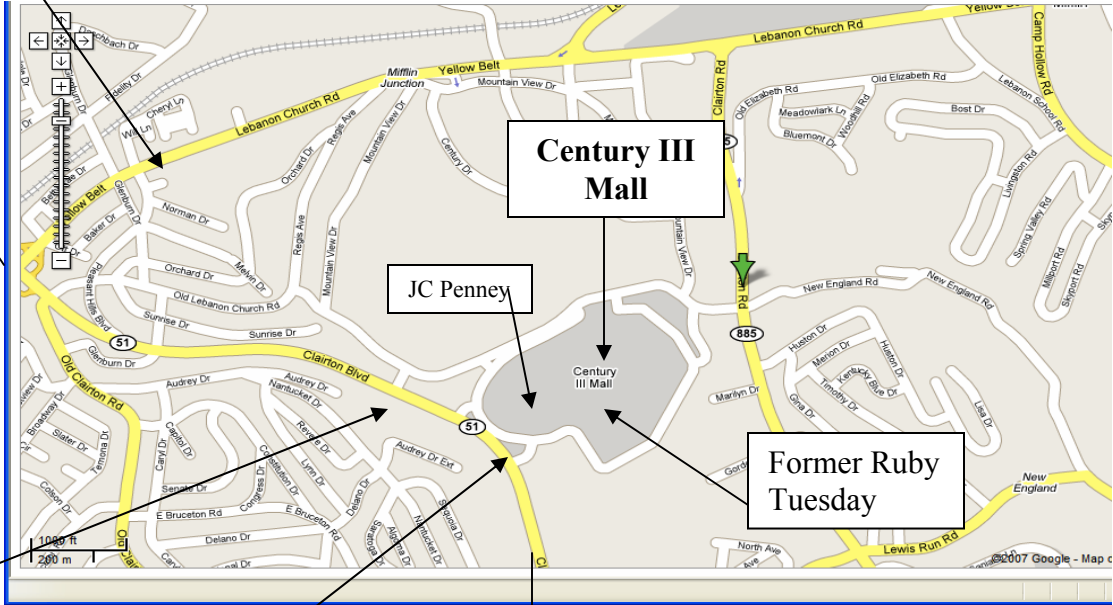

**Century III Mall
3075 Clairton Road
West Mifflin, PA 15123**

Mall Directions
(<http://www.simon.com/mall/default.aspx?ID=155>)
Under the address click on “click here for map”

Lebanon Church Road

Rt 51 North to
Pittsburgh

Bank &
Denny's

National City Bank;
Opposite Valvoline

Route 51 South to
Rt 70

Rt 51

Entrance

Former Ruby
Tuesday

Entrance

Pit Area; Team &
Volunteer Registration